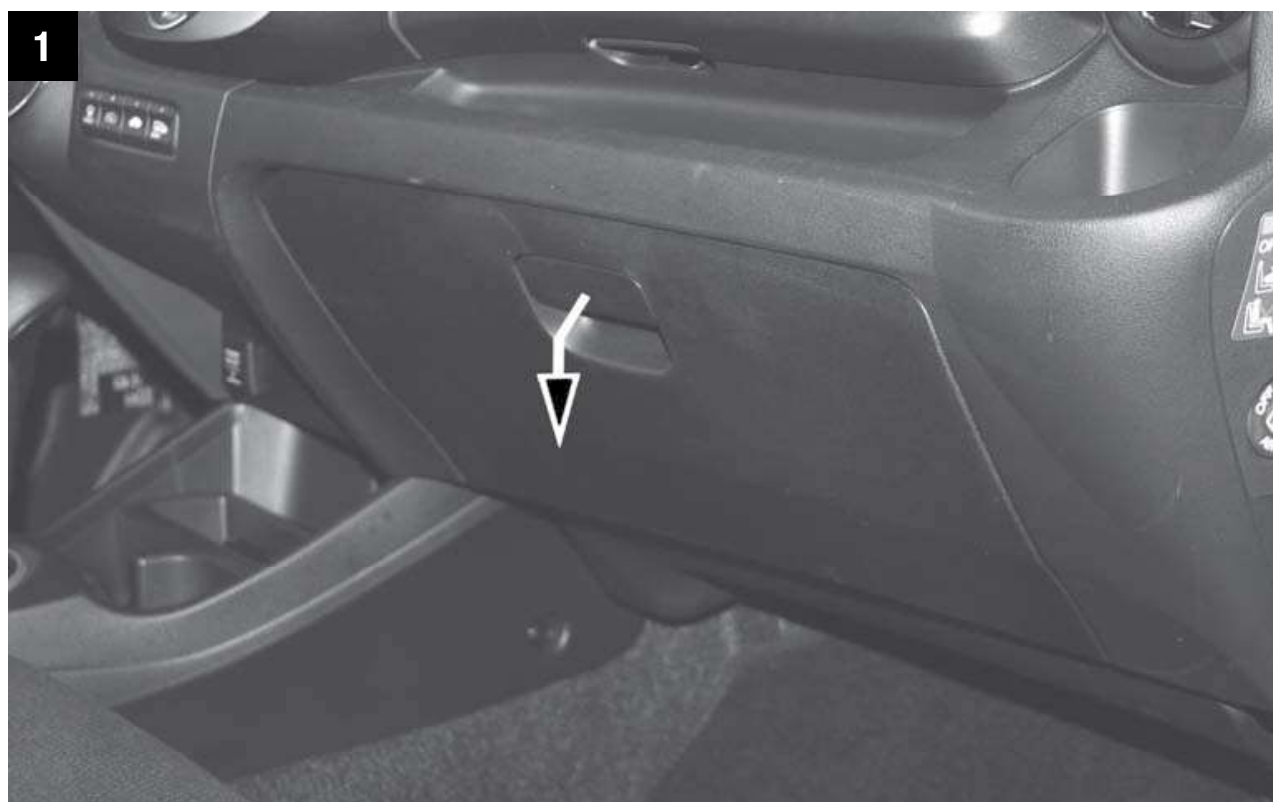

CU/FP 21 003

Honda City, Jazz III

**MANN
FILTER**