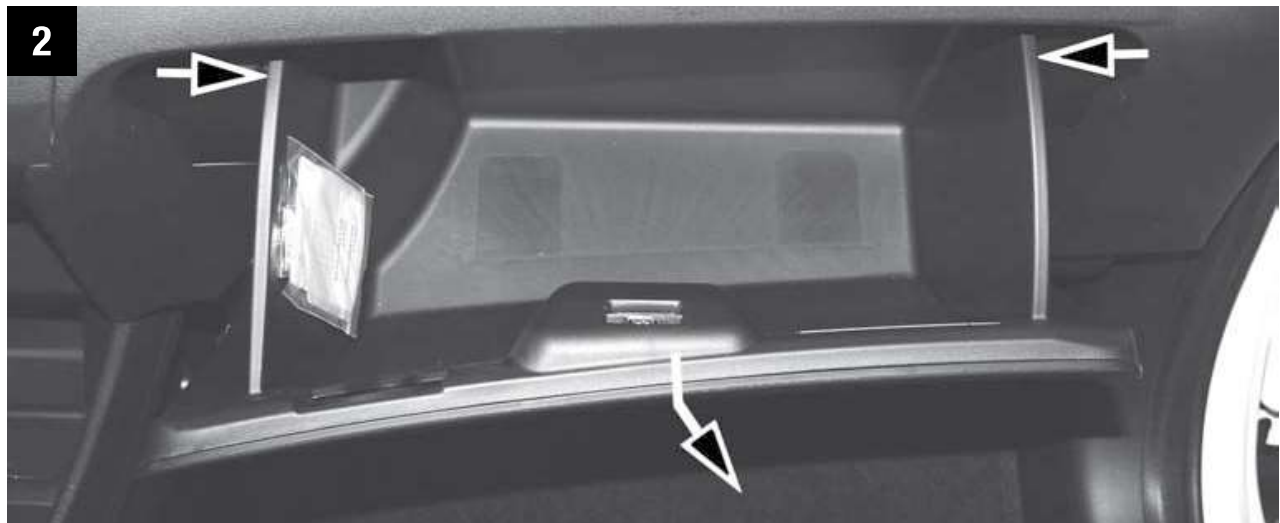

CU/FP 21 003

Honda City, Jazz III

**MANN
FILTER**