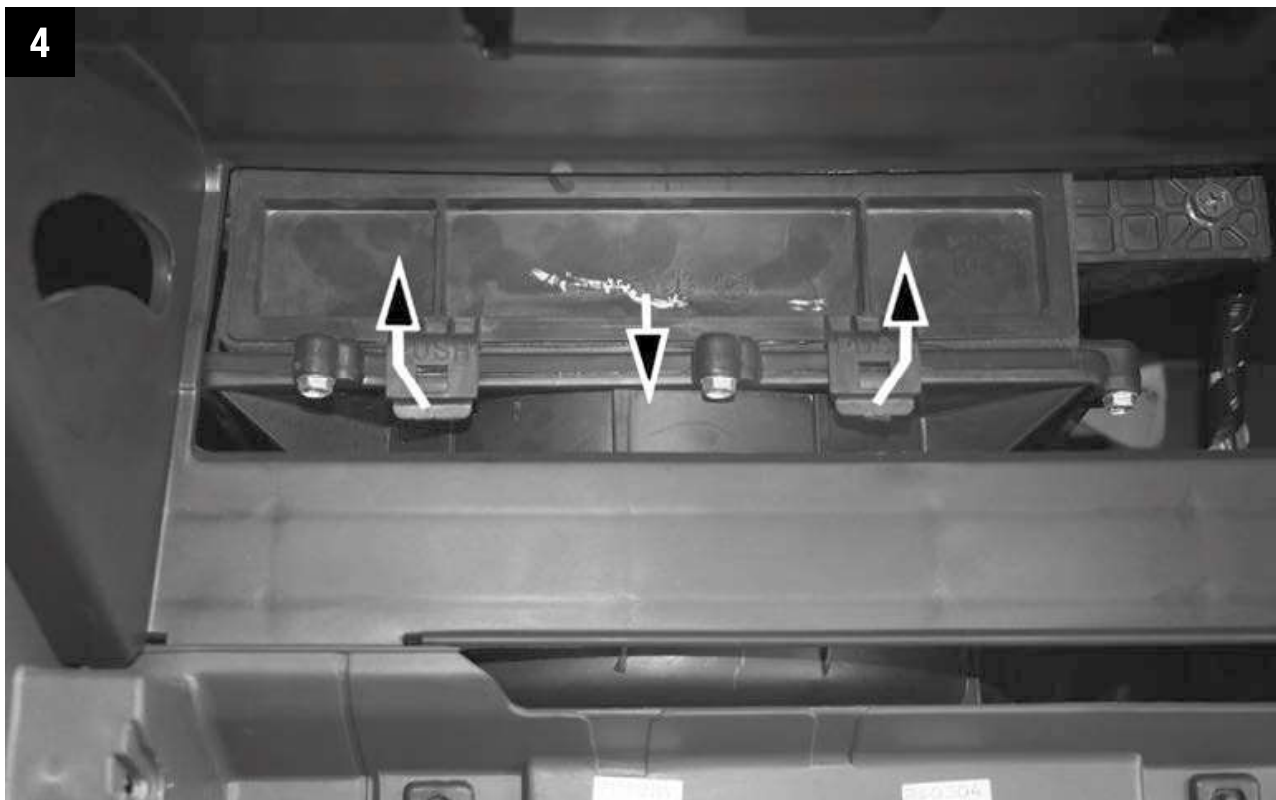

CU/CUK/FP 2345

Nissan

3

4